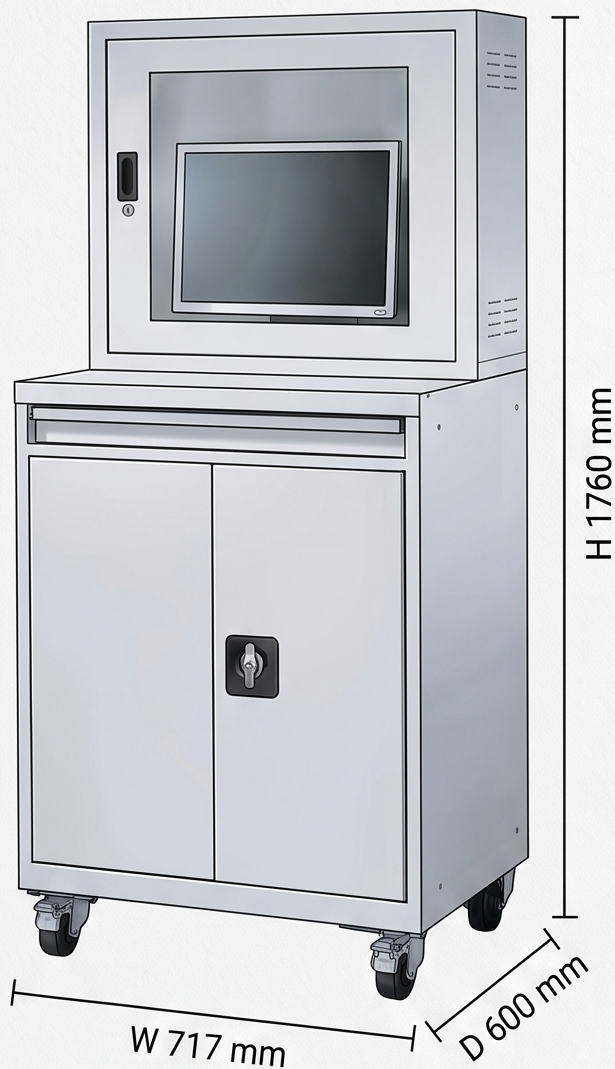

INDUSTRIAL WORKSTATION CABINETS

TECHNICAL DATA SHEET

*In model number 'xx': Cabinet Color + Door Color

MODEL 77.5606.xx
(MOBILE TYPE)

MODEL 77.5607.xx
(FIXED TYPE)

MODEL	WIDTH W x DEPTH D (mm)	HEIGHT H (mm)
77.5606.xx	717 x 600	1760
HEIGHT	1760	
TYPE	Mobile Type	
DOOR TYPE	Double Door	
NOTES	Double Door	Equipped with cooling fan, cable entry & exit holes

MODEL	WIDTH W x DEPTH D (mm)	HEIGHT H (mm)
77.5607.xx	717 x 600	1620
HEIGHT	1620	
TYPE	Fixed Type	
DOOR TYPE	DOOR TYPE	NOTES
NOTES	Double Door	Equipped with cooling fan, cable entry & exit holes

Specifications subject to change. Contact sales for details.