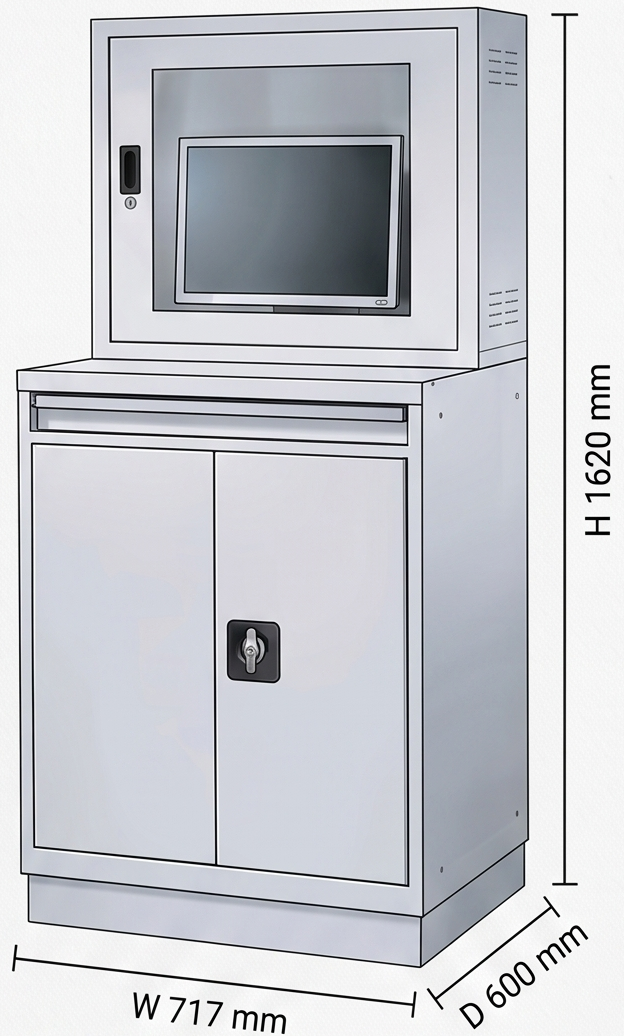

INDUSTRIAL WORKSTATION CABINETS

TECHNICAL DATA SHEET

*In model number 'xx': Cabinet Color + Door Color

MODEL 77.5606.xx
(MOBILE TYPE)

MODEL 77.5607.xx
(FIXED TYPE)

MODEL	WIDTH W x DEPTH D (mm)	HEIGHT H (mm)
77.5606.xx	717 x 600	1760
HEIGHT	1760	
TYPE	Mobile Type	
DOOR TYPE	Double Door	
NOTES	Double Door	Equipped with cooling fan, cable entry & exit holes

MODEL	WIDTH W x DEPTH D (mm)	HEIGHT H (mm)
77.5607.xx	717 x 600	1620
HEIGHT	1620	
TYPE	Fixed Type	
DOOR TYPE	DOOR TYPE	NOTES
NOTES	Double Door	Equipped with cooling fan, cable entry & exit holes

Specifications subject to change. Contact sales for details.